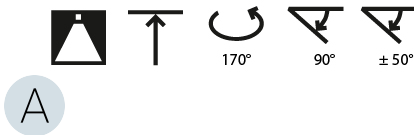

GENERAL

Series: Sign Diva Dancer
Subseries: Sign Diva Dancer Korona
Brand: Prolicht
Division: Architectural
Mounting Type: Suspension
Mounting Location: Ceiling
Subcategory: Pendant

PHYSICAL

Shape: Round
Diameter (mm): 1100
Diameter (in): 43 5/16
Height (mm): 870
Height (in): 34 1/4
Light Distribution: Adjustable / Direct
Weight (kg): 16.1
Weight (lbs): 35.42
Diffuser: PMMA - Opal / Micro-Prism / Sparkling Secret / Vintage Industrial
Fixture Finish: SSR / BKV / CWI / CRY / HAB / UFT / ITA / RUA / FTG / MYG / LOD / PUS / FRO / FUP / KIA / POP / BLS / SPG / MEY / GOH / GUM / CHC / COM / ABZ / JAG / OBR / MOS / ROR
Fixture Material: Extruded Aluminum / Steel

ELECTRICAL

Lamp Type: LED (Zhaga Standard)
Input Wattage (W): 169.4
Total Output Wattage (W): 135
Dimming: Tri-Mode (Non-Dimming and Phase Dimming (120Vac only) and 0-10V Dimming)
Driver Included: Yes
Driver Location: Integrated
Driver Type: Constant Current - Universal
Driver Class: Class 2
Input Voltage (V): 120 - 277
Constant Current (MA): 350

LED

Color Temperature (°K): 2700 / 3000 / 4000
Max. Delivered Lumen (lm): 19520 / 19933 / 20340
CRI: >90 CRI
Lamp Life (hrs): 50000

OPTICAL

Adjustability: Rotational Canopy 170°; Tilting Canopy ±50°; Tilting Head ±90°

RATINGS AND CERTIFICATIONS

Certified By: Certified for North American Standards
IP rating: IP20