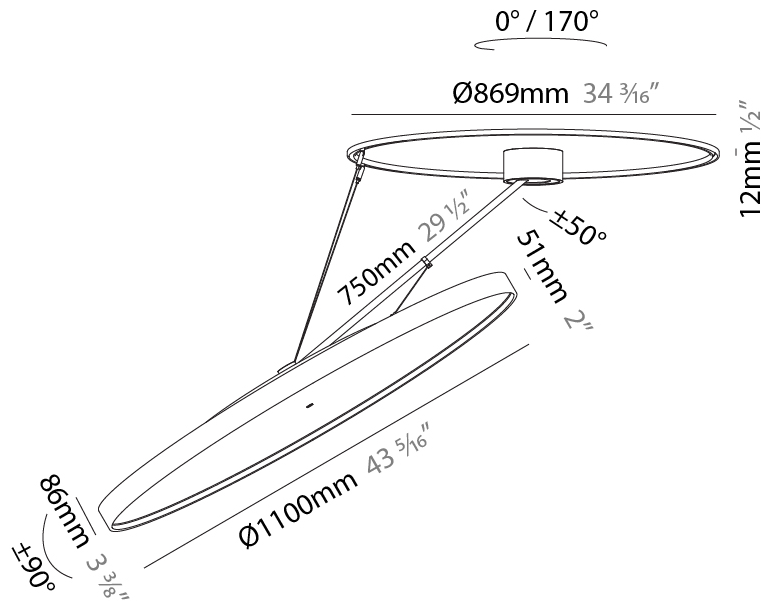

GENERAL

Series: Sign Diva Dancer
Subseries: Sign Diva Dancer Korona
Brand: Prolicht
Division: Architectural
Mounting Type: Suspension
Mounting Location: Ceiling
Subcategory: Pendant

PHYSICAL

Shape: Round
Diameter (mm): 1100
Diameter (in): 43 5/16
Height (mm): 870
Height (in): 34 1/4
Light Distribution: Adjustable / Direct
Weight (kg): 16.1
Weight (lbs): 35.42
Diffuser: PMMA - Opal / Micro-Prism / Sparkling Secret / Vintage Industrial
Fixture Finish: SSR / BKV / CWI / CRY / HAB / UFT / ITA / RUA / FTG / MYG / LOD / PUS / FRO / FUP / KIA / POP / BLS / SPG / MEY / GOH / GUM / CHC / COM / ABZ / JAG / OBR / MOS / ROR
Fixture Material: Extruded Aluminum / Steel

ELECTRICAL

Lamp Type: LED (Zhaga Standard)
Input Wattage (W): 169.4
Total Output Wattage (W): 135
Dimming: Tri-Mode (Non-Dimming and Phase Dimming (120Vac only) and 0-10V Dimming)
Driver Included: Yes
Driver Location: Integrated
Driver Type: Constant Current - Universal
Driver Class: Class 2
Input Voltage (V): 120 - 277
Constant Current (MA): 350

LED

Color Temperature (°K): 2700 / 3000 / 4000
Max. Delivered Lumen (lm): 19520 / 19933 / 20340
CRI: >90 CRI
Lamp Life (hrs): 50000

OPTICAL

Adjustability: Rotational Canopy 170°; Tilting Canopy ±50°; Tilting Head ±90°

RATINGS AND CERTIFICATIONS

Certified By: Certified for North American Standards
IP rating: IP20