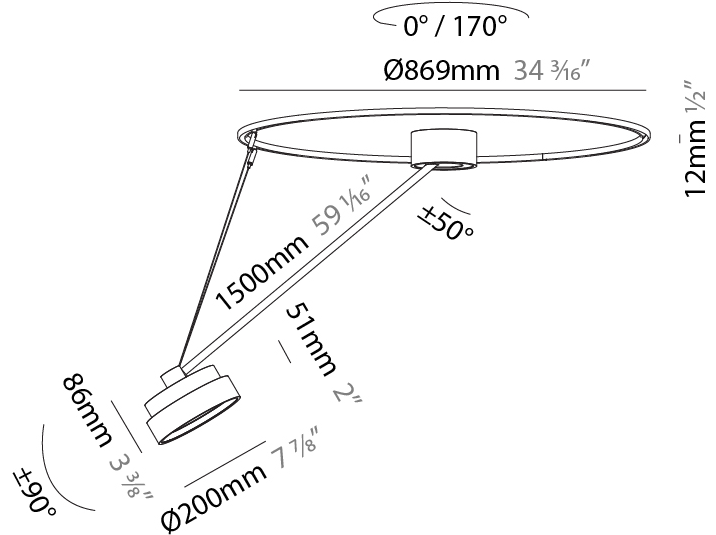

GENERAL

Series: Sign Diva Dancer
Subseries: Sign Diva Dancer
Brand: Prolicht
Division: Architectural
Mounting Type: Suspension
Mounting Location: Ceiling
Subcategory: Pendant

PHYSICAL

Shape: Round
Diameter (mm): 200
Diameter (in): 7 7/8
Height (mm): 1620
Height (in): 63 3/4
Light Distribution: Adjustable / Direct
Weight (kg): 3
Weight (lbs): 6.6
Diffuser: PMMA - Opal / Micro-Prism / Sparkling Secret / Vintage Industrial
Fixture Finish: SSR / BKV / CWI / CRY / HAB / UFT / ITA / RUA / FTG / MYG / LOD / PUS / FRO / FUP / KIA / POP / BLS / SPG / MEY / GOH / GUM / CHC / COM / ABZ / JAG / OBR / MOS / ROR
Fixture Material: Extruded Aluminum / Steel

ELECTRICAL

Lamp Type: LED (Zhaga Standard)
Input Wattage (W): 12.1
Total Output Wattage (W): 11
Dimming: Tri-Mode (Non-Dimming and Phase Dimming (120Vac only) and 0-10V Dimming)
Driver Included: Yes
Driver Location: Integrated
Driver Type: Constant Current - Universal
Driver Class: Class 2
Input Voltage (V): 120 - 277
Constant Current (MA): 350

LED

Color Temperature (°K): 2700 / 3000 / 3500 / 4000
Max. Delivered Lumen (lm): 836 / 895 / 903 / 921
Nominal Lumen (lm): 1280 / 1370 / 1382 / 1410
CRI: >90 CRI
Lamp Life (hrs): 50000

OPTICAL

Adjustability: Rotational Canopy 170°; Tilting Canopy ±50°; Tilting Head ±90°

RATINGS AND CERTIFICATIONS

Certified By: Certified for North American Standards
IP rating: IP20