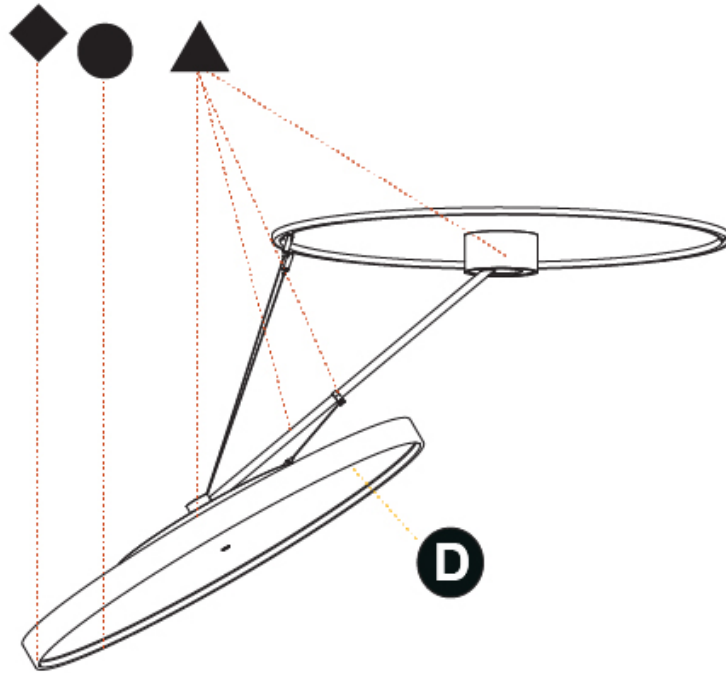

SIGN DIVA DANCER KORONA SUSPENSION

A30881-

PROJECT	_____
TYPE	_____
SPECIFIER	_____
QUANTITY	_____
DATE	_____