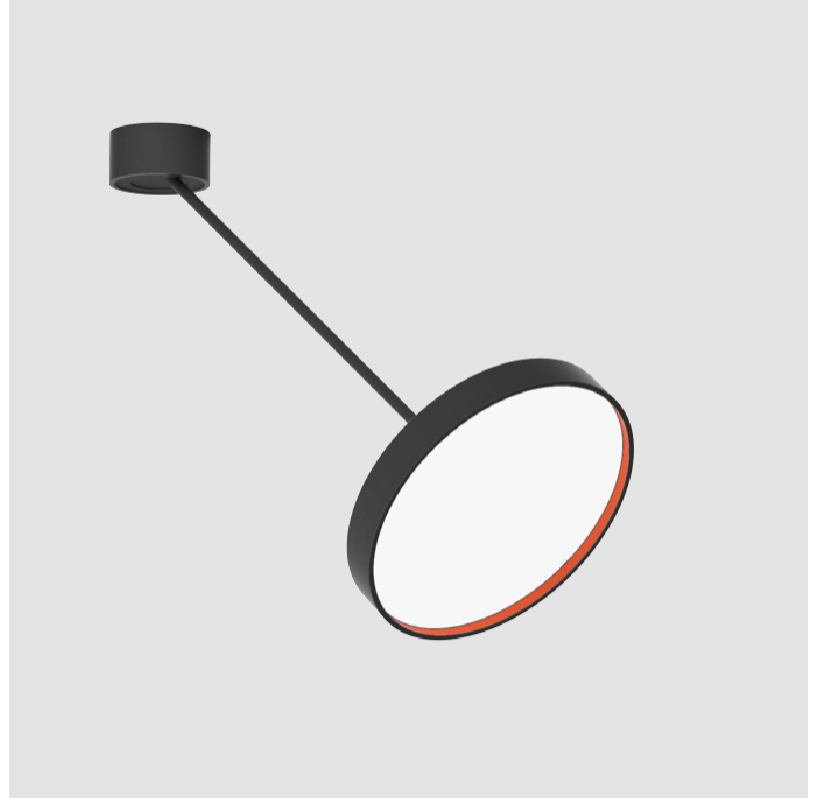

GENERAL

Series: Sign Diva Dancer
Subseries: Sign Diva Dancer Korona
Brand: Prolicht
Division: Architectural
Mounting Type: Suspension
Mounting Location: Ceiling
Subcategory: Pendant

PHYSICAL

Shape: Round
Diameter (mm): 400
Diameter (in): 15 3/4
Height (mm): 870
Depth (mm): 86
Height (in): 34 1/4
Depth (in): 3 3/8
Light Distribution: Adjustable / Direct
Weight (kg): 3.5
Weight (lbs): 7.716
Diffuser: PMMA - Opal / Micro-Prism / Sparkling Secret / Vintage Industrial
Fixture Finish: SSR / BKV / CWI / CRY / HAB / UFT / ITA / RUA / FTG / MYG / LOD / PUS / FRO / FUP / KIA / POP / BLS / SPG / MEY / GOH / GUM / CHC / COM / ABZ / JAG / OBR / MOS / ROR
Fixture Material: Extruded Aluminum / Steel

ELECTRICAL

Lamp Type: LED (Zhaga Standard)
Input Wattage (W): 17.9
Total Output Wattage (W): 16
Dimming: Tri-Mode (Non-Dimming and Phase Dimming (120Vac only) and 0-10V Dimming)
Driver Included: Yes
Driver Location: Integrated
Driver Type: Constant Current - Universal
Driver Class: Class 2
Input Voltage (V): 120 - 277
Constant Current (MA): 500

LED

Color Temperature (*K): 2700 / 3000 / 3500 / 4000
Max. Delivered Lumen (lm): 1870 / 2340 / 2372 / 2420
CRI: >90 CRI
Lamp Life (hrs): 50000

OPTICAL

Adjustability: Rotational Canopy 170°; Tilting Canopy ±50°; Tilting Head ±90°

RATINGS AND CERTIFICATIONS

Certified By: Certified for North American Standards
IP rating: IP20