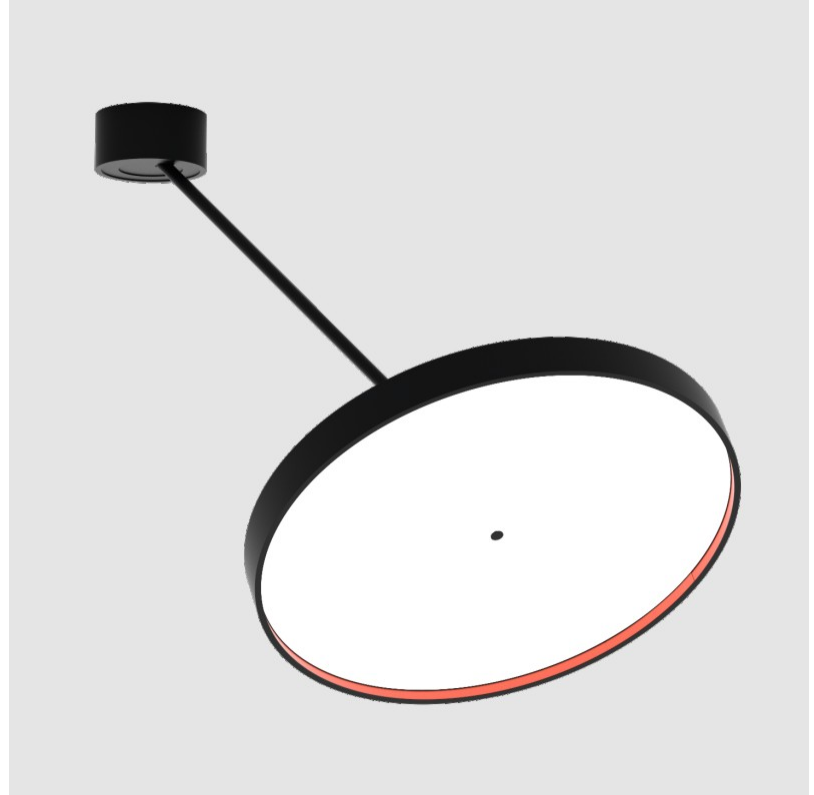

GENERAL

Series: Sign Diva Dancer
Subseries: Sign Diva Dancer Korona
Brand: Prolicht
Division: Architectural
Mounting Type: Suspension
Mounting Location: Ceiling
Subcategory: Pendant

PHYSICAL

Shape: Round
Diameter (mm): 570
Diameter (in): 22 ⁷/₁₆
Height (mm): 870
Depth (mm): 86
Height (in): 34 ¹/₄
Depth (in): 3 ³/₈
Light Distribution: Adjustable / Direct
Weight (kg): 5
Weight (lbs): 11.023
Diffuser: PMMA - Opal / Micro-Prism / Sparkling Secret / Vintage Industrial
Fixture Finish: SSR / BKV / CWI / CRY / HAB / UFT / ITA / RUA / FTG / MYG / LOD / PUS / FRO / FUP / KIA / POP / BLS / SPG / MEY / GOH / GUM / CHC / COM / ABZ / JAG / OBR / MOS / ROR
Fixture Material: Extruded Aluminum / Steel

ELECTRICAL

Lamp Type: LED (Zhaga Standard)
Input Wattage (W): 52.8
Total Output Wattage (W): 47.52
Dimming: Tri-Mode (Non-Dimming and Phase Dimming (120Vac only) and 0-10V Dimming)
Driver Included: Yes
Driver Location: Integrated
Driver Type: Constant Current - Universal
Driver Class: Class 2
Input Voltage (V): 120 - 277
Constant Current (MA): 350

LED

Color Temperature (*K): 2700 / 3000 / 3500 / 4000
Max. Delivered Lumen (lm): 5060 / 6320 / 6448 / 6580
CRI: >90 CRI
Lamp Life (hrs): 50000

OPTICAL

Adjustability: Rotational Canopy 170°; Tilting Canopy ±50°; Tilting Head ±90°

RATINGS AND CERTIFICATIONS

Certified By: Certified for North American Standards
IP rating: IP20