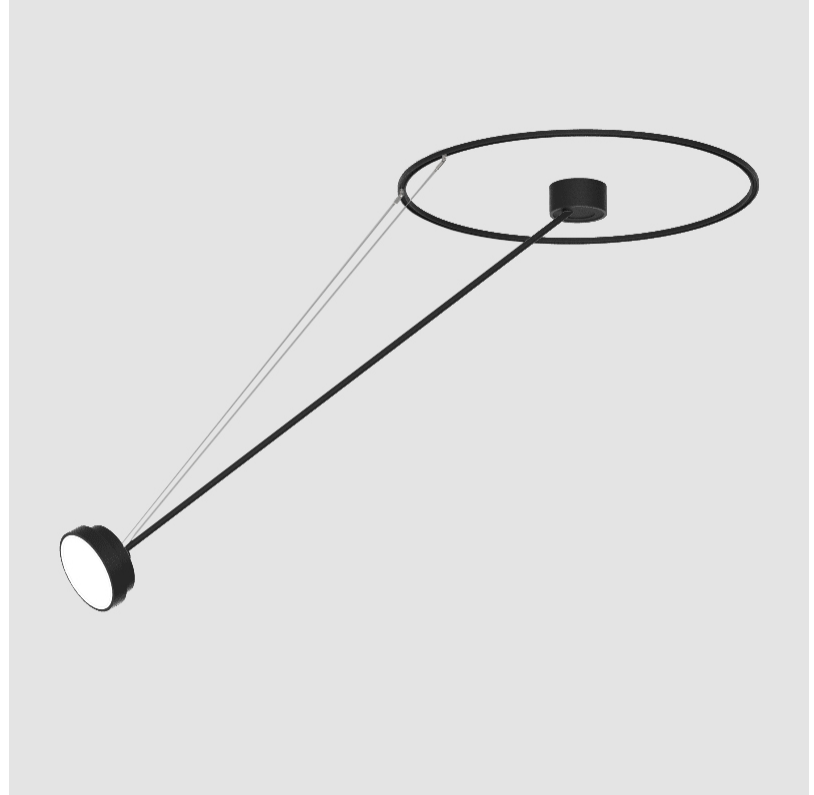

GENERAL

Series: Sign Diva Dancer
Subseries: Sign Diva Dancer
Brand: Prolicht
Division: Architectural
Mounting Type: Suspension
Mounting Location: Ceiling
Subcategory: Pendant

PHYSICAL

Shape: Round
Diameter (mm): 200
Diameter (in): 7 7/8
Height (mm): 1620
Height (in): 63 3/4
Light Distribution: Adjustable / Direct
Weight (kg): 3
Weight (lbs): 6.6
Diffuser: PMMA - Opal / Micro-Prism / Sparkling Secret / Vintage Industrial
Fixture Finish: SSR / BKV / CWI / CRY / HAB / UFT / ITA / RUA / FTG / MYG / LOD / PUS / FRO / FUP / KIA / POP / BLS / SPG / MEY / GOH / GUM / CHC / COM / ABZ / JAG / OBR / MOS / ROR
Fixture Material: Extruded Aluminum / Steel

ELECTRICAL

Lamp Type: LED (Zhaga Standard)
Input Wattage (W): 12.1
Total Output Wattage (W): 11
Dimming: Tri-Mode (Non-Dimming and Phase Dimming (120Vac only) and 0-10V Dimming)
Driver Included: Yes
Driver Location: Integrated
Driver Type: Constant Current - Universal
Driver Class: Class 2
Input Voltage (V): 120 - 277
Constant Current (MA): 350

LED

Color Temperature (°K): 2700 / 3000 / 3500 / 4000
Max. Delivered Lumen (lm): 836 / 895 / 903 / 921
Nominal Lumen (lm): 1280 / 1370 / 1382 / 1410
CRI: >90 CRI
Lamp Life (hrs): 50000

OPTICAL

Adjustability: Rotational Canopy 170°; Tilting Canopy ±50°; Tilting Head ±90°

RATINGS AND CERTIFICATIONS

Certified By: Certified for North American Standards
IP rating: IP20