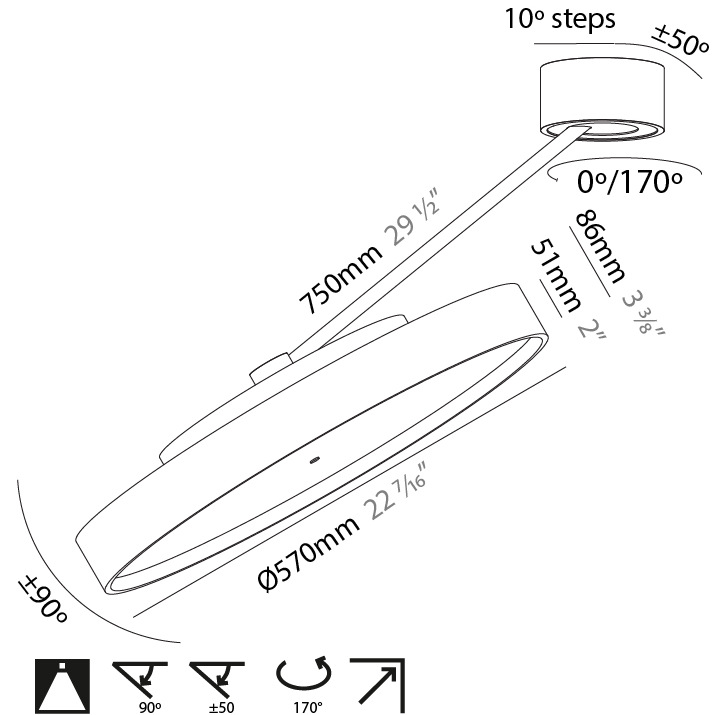

GENERAL

Series: Sign Diva Dancer
Subseries: Sign Diva Dancer Korona
Brand: Prolicht
Division: Architectural
Mounting Type: Suspension
Mounting Location: Ceiling
Subcategory: Pendant

PHYSICAL

Shape: Round
Diameter (mm): 570
Diameter (in): 22 ⁷/₁₆
Height (mm): 870
Depth (mm): 86
Height (in): 34 ¹/₄
Depth (in): 3 ³/₈
Light Distribution: Adjustable / Direct
Weight (kg): 5
Weight (lbs): 11.023
Diffuser: PMMA - Opal / Micro-Prism / Sparkling Secret / Vintage Industrial
Fixture Finish: SSR / BKV / CWI / CRY / HAB / UFT / ITA / RUA / FTG / MYG / LOD / PUS / FRO / FUP / KIA / POP / BLS / SPG / MEY / GOH / GUM / CHC / COM / ABZ / JAG / OBR / MOS / ROR
Fixture Material: Extruded Aluminum / Steel

ELECTRICAL

Lamp Type: LED (Zhaga Standard)
Input Wattage (W): 52.8
Total Output Wattage (W): 47.52
Dimming: Tri-Mode (Non-Dimming and Phase Dimming (120Vac only) and 0-10V Dimming)
Driver Included: Yes
Driver Location: Integrated
Driver Type: Constant Current - Universal
Driver Class: Class 2
Input Voltage (V): 120 - 277
Constant Current (MA): 350

LED

Color Temperature (*K): 2700 / 3000 / 3500 / 4000
Max. Delivered Lumen (lm): 5060 / 6320 / 6448 / 6580
CRI: >90 CRI
Lamp Life (hrs): 50000

OPTICAL

Adjustability: Rotational Canopy 170°; Tilting Canopy ±50°; Tilting Head ±90°

RATINGS AND CERTIFICATIONS

Certified By: Certified for North American Standards
IP rating: IP20